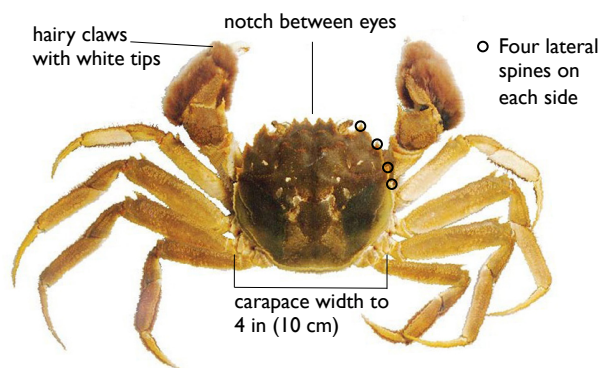

Chinese mitten crabs (*Eriocheir sinensis*) pose a serious threat to the ecology and economy of the Gulf of Maine. While we have not yet documented a mitten crab here, they have been advancing northward along the east coast and to date have reached as far as north as Connecticut.

We need your help to document the presence of mitten crabs as part of an early detection effort to prevent new introductions to the Gulf of Maine.

Image credit: <http://mittencrab.nisbase.org/>

If you find a Chinese mitten crab:

- Do not throw it back alive!
- Take a close-up photo.
- Note the location where the animal was found.
- Freeze the animal or put it in rubbing alcohol.
- Report the sighting to jpederso@mit.edu