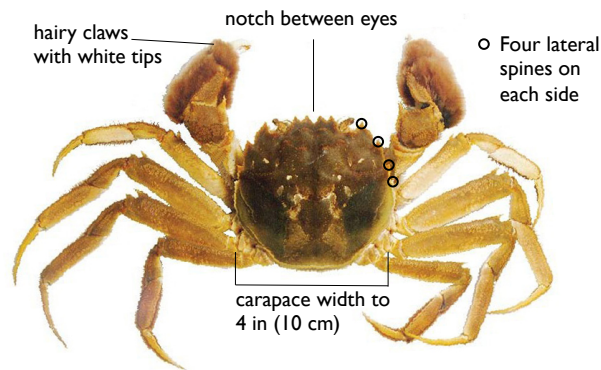

Invasive Species Alert: Chinese Mitten Crab

Chinese mitten crabs (*Eriocheir sinensis*) pose a serious threat to the ecology and economy of the Gulf of Maine. While we have not yet documented a mitten crab here, they have been advancing northward along the east coast and to date have reached as far as north as Connecticut.

We need your help to document the presence of mitten crabs as part of an early detection effort to prevent new introductions to the Gulf of Maine.

Image credit: <http://mittencrab.nisbase.org/>

If you find a Chinese mitten crab:

- Do not throw it back alive!
- Take a close-up photo.
- Note the location where the animal was found.
- Freeze the animal or put it in rubbing alcohol.
- Report the sighting to jpederso@mit.edu

Invasive Species Alert: Chinese Mitten Crab

Chinese mitten crabs (*Eriocheir sinensis*) pose a serious threat to the ecology and economy of the Gulf of Maine. While we have not yet documented a mitten crab here, they have been advancing northward along the east coast and to date have reached as far as north as Connecticut.